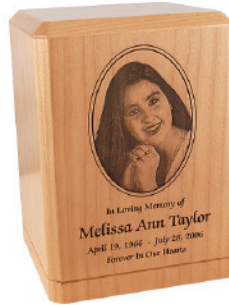

FRAMED CLASSIC WOOD URN

Includes engraving on nameplate with name, dates, and endearment

10 3/4" x 9 1/2" x 6 1/4"

\$495

CUSTOM WOOD PHOTO IMAGE

Includes photograph, name, dates, and endearment

9 1/8" x 6 3/4" x 6 3/4"

\$495

FOREVER IN OUR HEARTS

11 1/4" x 7" x 6"

\$495

HARMONIA

7" x 5 1/2" x 6 1/4"

\$495

DOGWOOD BRONZE CHEST